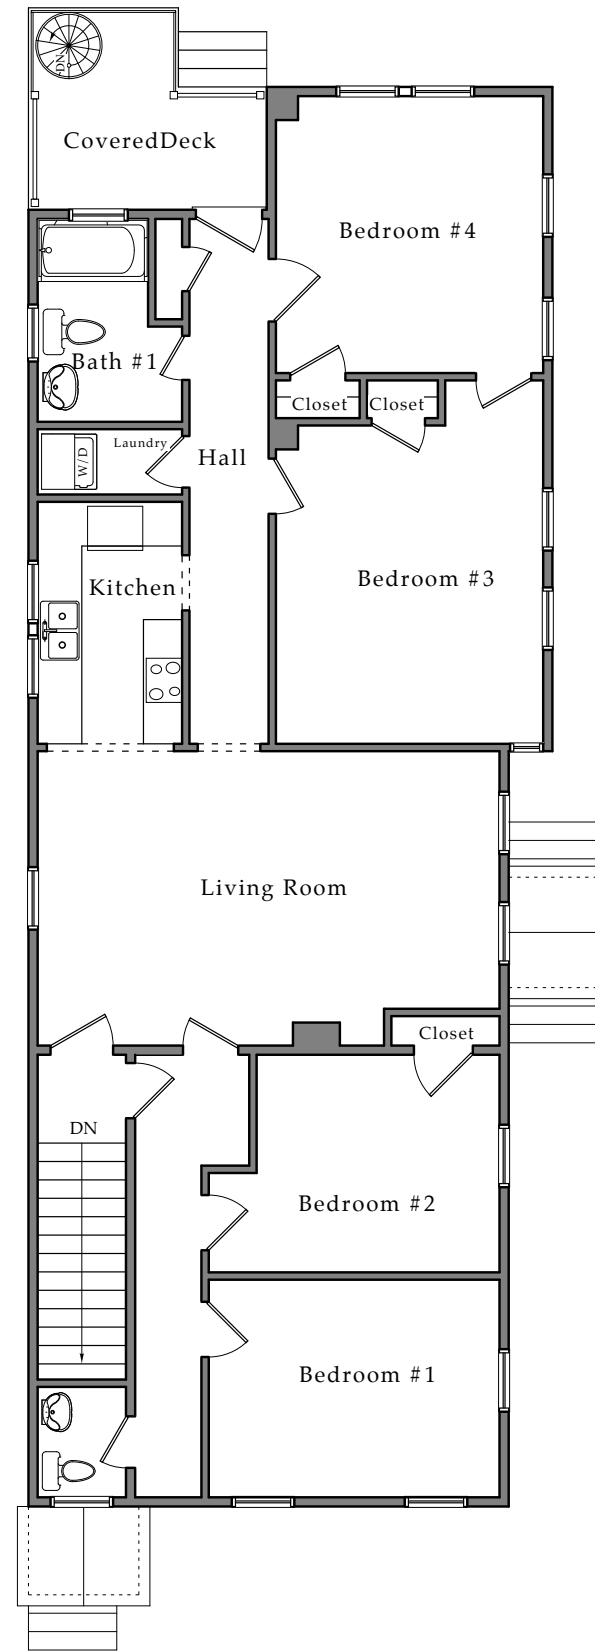

1 FIRST FLOOR PLAN
A1.0

2 SECOND FLOOR PLAN
A1.0

Floor Plans
22 Council Street
Charleston South Carolina

Plot Date: 1/21/15

DRAWN BY: MWM

CHECKED BY:

DRAWING NO.:

A1.0

SCALE: NOT TO SCALE

DATE: 12/27/14